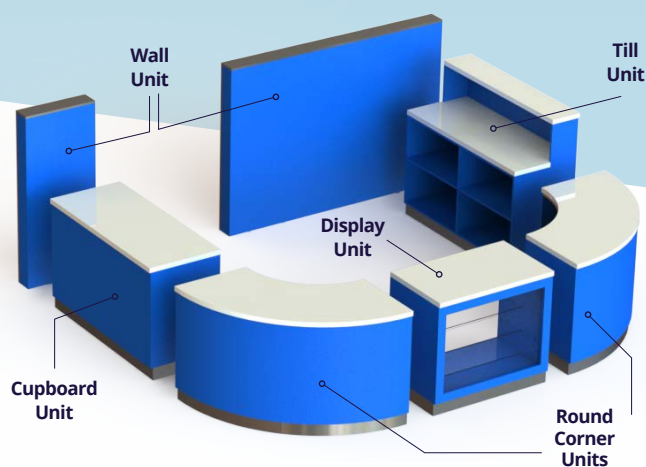

Shopping Centres

Retail merchandise units are a common sight in shopping centres. Here, they are often located on the main concourse, a position provides them with 360 degree visibility. This excellent location not only ensures that the units stand out, but that they are easy to access for shoppers.

Airports and Other Transport Hubs

Airports, train and bus stations are other very common locations in which you might find retail merchandise units. These transport hubs attract a diverse range of passengers, from holiday makers to commuters. The needs of this disparate audience can have a high degree crossover, making it possible to identify a product range for a retailer.

Fairs, exhibitions and concerts

Arenas that host things like as fairs, exhibitions and concerts may be empty between events. So it may not make financial sense to locate a static shop here. Retail merchandise units are mobile so can be moved in and out as and when they are required.

Festivals and sporting events

Events such as these often take place in locations that have been temporarily converted. This includes town squares, city streets, and even fields. They can attract many thousands of visitors at a time. While the audience would generally be hard to reach for a static shop, the manoeuvrability of a retail merchandise unit puts them in grasp.

PERSONALISE YOUR UNIT
with graphics and lighting