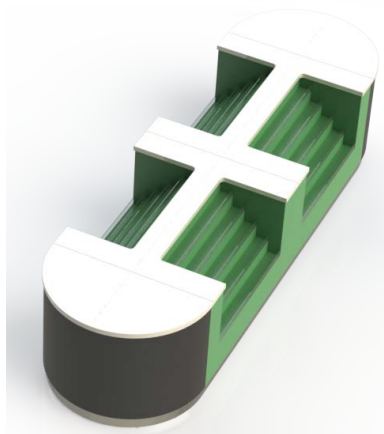

PERSONALISE YOUR UNIT
with graphics and lighting

Retail Merchandising Units (RMU's)

All prices + VAT 20%

Here are some RMU layout examples.

Box

MERCHANDISE RMU

Price: POA

Components used for this unit:

- 2x Till Units
- 2x Corner Units
- 1x Display Cupboard
- 1x Round Corner Unit
- 1x Back wall Unit

C-Shape

RETAIL DISPLAY UNIT

Price: POA

Components used for this unit:

- 2x Big Radius Units
- 2x Display Cupboards
- 2x Round Corner Units
- 2x Till Units

Central

MERCHANDISE RMU

Price: POA

Components used for this unit:

- 4x Stepped Units
- 4x Round Corner Units

Modular unit components

All units, MDF carcasses, MDF laminated worktop with balancer, ABS edging to all exposed edges, adjustable feet and shelves.

BIG RADIUS CORNER UNIT

Starting from £1375

ROUND CORNER UNIT

Starting from £699

TILL UNIT

Starting from £1280

STEPPED UNIT

Starting from £1560