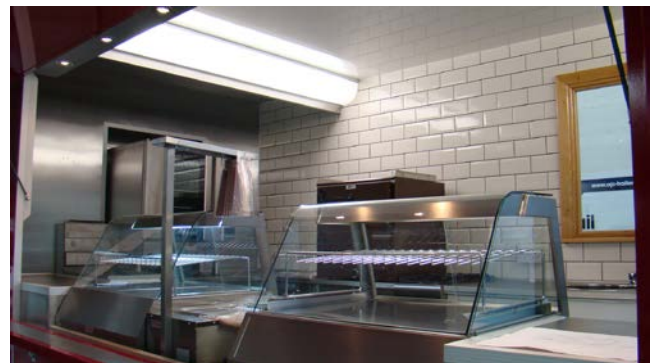

The Eventsman

from AJC Retail

The ultimate in catering trailers.

The Eventsman is without doubt the ultimate catering trailer available from AJC Retail Solutions. Using the latest materials and construction techniques it is designed with the serious caterer in mind.

The Eventsman originates from the already very successful Trademaster, with an up graded specification. Sizes range from 12' / 3.7m to 22' / 6.7m. It is available in a wide range of shell and interior designs, tailored to your own specific requirements.

The Eventsman

The ultimate in catering trailers

STANDARD INTERNAL SPEC.

- Astral heavy duty non-slip floor with rubber coving edges
- Sliding cupboards full trailer length
- 2 Roof vents
- Deluxe boiler
- 2 deluxe 15 stainless steel sinks
- Instant hot water heater with mixer tap & 240 volt pump
- Electric pack
- Wall shelf
- Waste & water containers
- Embossed stainless steel worktops with AJC aluminium seal
- Safety pack including first aid kit, gas certificate and fire extinguisher
- Chrome plated worktop supports
- Large bore gas pipe
- High output regulator

OPTIONS & ACCESSORIES

The Eventsman is designed to allow the installation of a wide range of Catering Equipment from griddles, Bain Marie, deep fryers, scuttles, industrial ovens, burners, refrigeration, catering boilers, commercial coffee machines, doughnut makers or other specialist catering equipment.